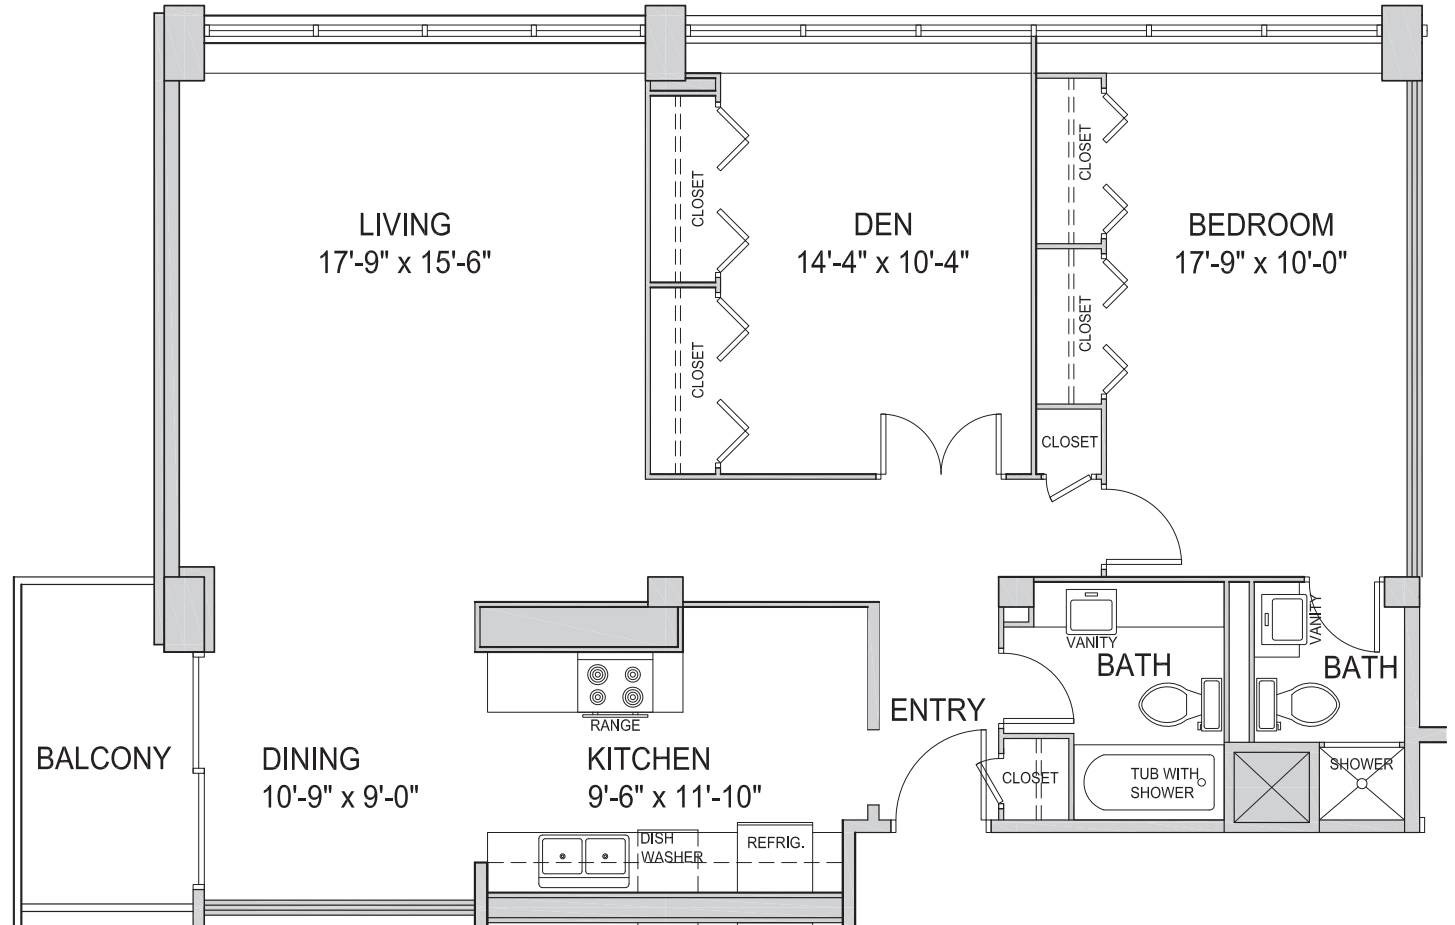

Residence 2A

Two Bedroom / Two Bath
1,178 Square Feet
Floors 8, 14, 16-20, 22-23

A Fine Associates
Managed Property