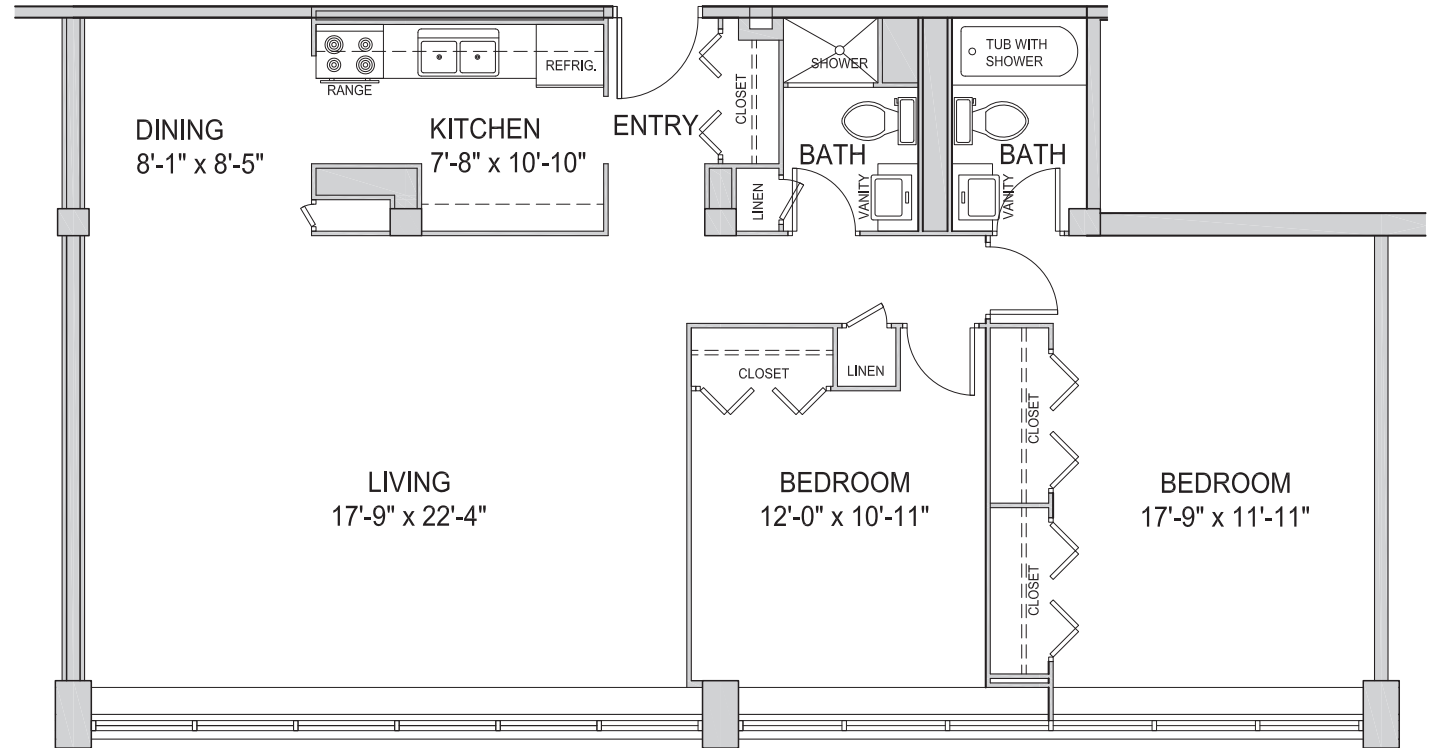

Residence 2F

Two Bedroom / Two Bath
1,216 Square Feet
Floors 3-7, 9-12, 15, 21

A Fine Associates
Managed Property